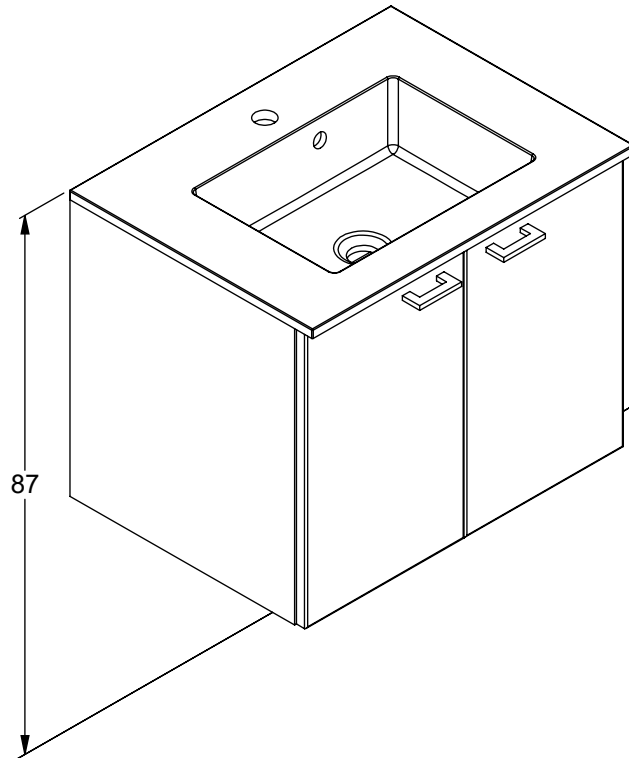

DANSANI
DANISH BATHROOM DESIGN

8x
5-500

2x
390010190

8x
5,0-60SU

2x/4x
190040610

o

4x
19500000

1